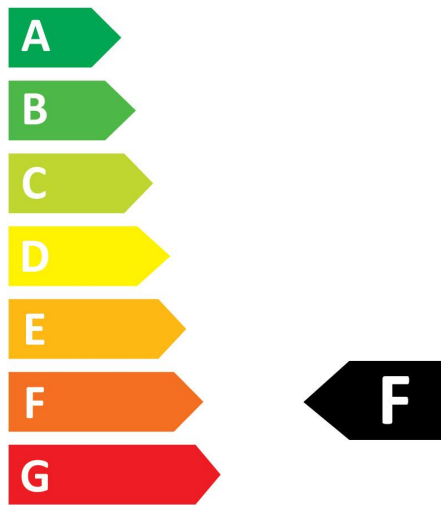

RefLED Retro Superia ES50 DIMMABLE

RefLED Superia Retro ES50 V3 450LM DIM 827 36 SL
0029131

Hoogte eenheidsverpakking (cm)	8.2
DUN14 (inner)	25410288291318
Eenheden per binnendoos	6
Binnenhoogte verpakking (cm)	19.5
Packaging inner width (cm)	11.4
Packaging inner depth (cm)	9.6
DUN14 (outer)	15410288291311
Eenheden per omdoos	60
Lengte omdoos (cm)	20.8
Breedte omdoos (cm)	21.5
Diepte omdoos (cm)	68.9

Safety data

Optimale bedrijfsomstandigheden (°C)	-20-50
Reinigingsinstructies bij breuk	Nvt
Lamp voor speciaal doeleinde	Nee
Uitsluitend te gebruiken in droge toepassingen	Ja
Geschikt voor huishoudelijke verlichting	Ja
Safety message	Dimbaar met goedgekeurde dimmers

PHOTOMETRY

TECHNICAL DRAWINGS

RefLED Retro Superia ES50 DIMMABLE

RefLED Superia Retro ES50 V3 450LM DIM 827 36 SL
0029131

SYLVANIA

0029131

5
kWh/1000h

2019/2015