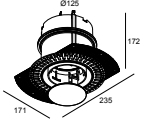

28400 0130 MOUNTING KIT ENTERO RD-S WSC

kit de montage - side air + light

29810 0100 MOUNTING KIT SIDE AIR ONLY 1

29810 0110 MOUNTING KIT SIDE AIR 105

ENTERO RD-S TRIMLESS IP SOFT 93020 B

28484 9020 B

kit de montage - top air only

29810 0200 MOUNTING KIT TOP AIR ONLY 1

kit de montage - no air

29810 0120 MOUNTING KIT NO AIR 105

Notes: