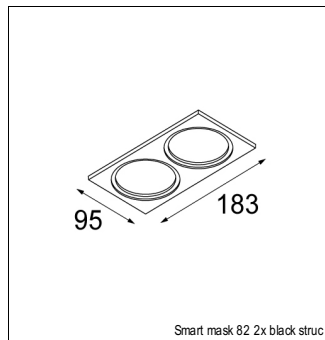

Art. Nr. 12412546

SPECIFICATIONS

Lamp	1x LED Array	
Gear / Transfo	LED gear not incl.	
Cut-out size	ø 70 h 60	
Weight	0.36kg	
Min. Distance	0.1 m	
IP	IP54	
Glow Wire Test	960°	
Source lifetime	50000 hrs	
CRI	90	
Power supply	350mA 17.8Vf	500mA 18.4Vf
Connected load	6.2W	9.2W
Lumen	479lm	602lm
Efficacy	77lm/W	65lm/W
UGR	17	18
Adjustability	Not Applicable	
Remark	! 3500K on request ! can be combined with Smart mask ! can be combined with Smart surface box & surface tubed (surface/suspension)	

SMART CAKE 82 IP54 LED GE

ACCESSORIES

GYPKIT

12290130	GYPKIT 190X190 - Ø70
12291030	GYPKIT 210X190-2XØ70

CONBOX

10889830	CONBOX 190X192X130X256
----------	------------------------

MASK

12500032	SMART MASK 82 1X BLACK STRUC
12500046	SMART MASK 82 1X GOLD
12500009	SMART MASK 82 1X WHITE STRUC
12500132	SMART MASK 82 2X BLACK STRUC
12500146	SMART MASK 82 2X GOLD
12500109	SMART MASK 82 2X WHITE STRUC

RECESSED-FRAME

12500230	RECESSED RING Ø70 H100
----------	------------------------

SURFACE-TUBED

12845032	SMART SURFACE TUBED 82 LARGE LED GE BLACK STRUC
12845024	SMART SURFACE TUBED 82 LARGE LED GE BRUSHED ALU
12845009	SMART SURFACE TUBED 82 LARGE LED GE WHITE STRUC
12844032	SMART SURFACE TUBED 82 LARGE LED GI BLACK STRUC
12844024	SMART SURFACE TUBED 82 LARGE LED GI BRUSHED ALU
12844009	SMART SURFACE TUBED 82 LARGE LED GI WHITE STRUC