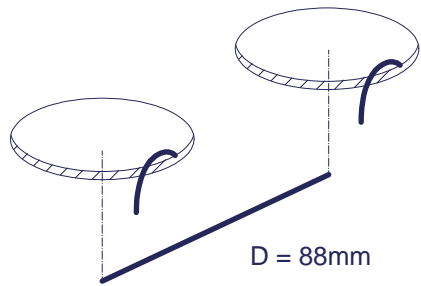

Smart Mask 2

125001xx

1

2

3

4

2x Ø70, D = 88mm

Smart LED (1241xxxx, 1244xxxx, 1247xxxx): h60
Smart MR16 (124200xx, 124500xx, 124800xx): h90
Smart ES50 (124201xx, 124501xx, 124801xx): h110
Smart HIPAR-C16 (124301xx, 124601xx, 124901xx): h120