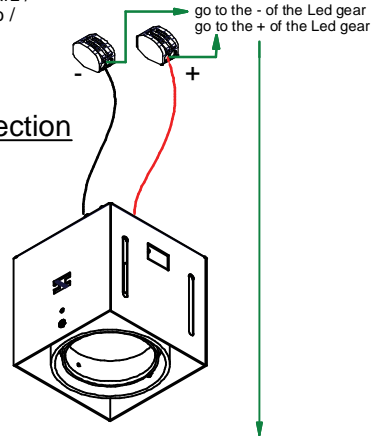

Serial connection