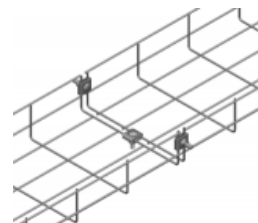

USSN/USSO Joint Connector

Information:

Application

Joining up wire mesh cable tray components

Material

Steel, strip-galv. acc. to the Sendzimir method to PN-EN 10346:2011 (SG)

Available to order:

E- stainless steel (SS)

L- powder coating in a full range of colours (PC)

For the installation of wire mesh cable trays on channels for the following widths:

- 60mm - use 2 x USSO

- 100-200mm range - use 3 x USSO min

- 300-400mm range - use 4 x USSO min