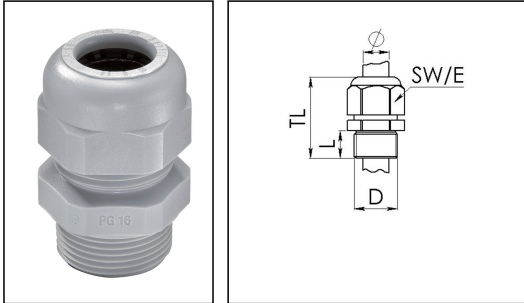

## SKV 7 SG

Cable gland, polyamide, Pg 7, RAL 7001

Products may differ in size, colour and appearance to those shown. If you require further information or customisation, please contact us directly.

<b>Material cable gland</b>	Polyamide
<b>Material sealing gasket</b>	EPDM
<b>Protection class</b>	IP68 (5 bar 30 min)
<b>Temp. range min</b>	-40 °C
<b>Temp. range max</b>	100 °C
<b>Glow wire test</b>	750 °C
<b>Thread type</b>	PG
<b>Ø Connection thread D</b>	7
<b>Length screw-in thread L</b>	9 mm
<b>Ø cable diameter min</b>	3 mm
<b>Ø cable diameter max</b>	6 mm
<b>Key width SW</b>	15 mm
<b>Collar diameter (E)</b>	16 mm
<b>Total length TL</b>	28 mm - 32 mm
<b>Type of cable anchorage</b>	A
<b>Product Color</b>	RAL 7001
<b>Type</b>	SKV 7 SG
<b>Order no. RAL 7001</b>	10066001
<b>Packing unit</b>	50
<b>EAN number</b>	4007685660013
<b>Tariff number</b>	39269097
<b>ETIM-Classification</b>	EC000441