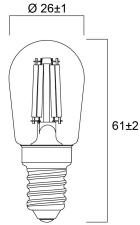

ToLEDo Retro Pygmy

ToLEDo RT PYGMY V5 CL 250LM 827 E14 SL
0029540