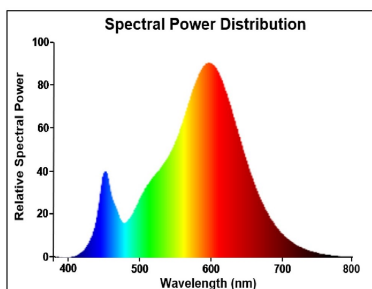

ToLEDo Retro Pygmy

ToLEDo RT PYGMY V5 CL 250LM 827 E14 SL

0029540

Average life (Nominal) (h)	15000
Average life (Rated) (h)	15000

Physical data

Nominal Product Length (mm)	61
Nominal Product Diameter (mm)	26
Weight (kg)	0.015

Packaging

Single packaging type	Carton
Product EAN number	5410288295404
Packaging single length / height (cm)	9.5
Packaging single width (cm)	5.0
Packaging single depth (cm)	5.0
DUN14 (outer)	15410288295401
Units per outer package	6
Packaging outer length / height (cm)	15.8
Packaging outer width (cm)	10.7
Packaging outer depth (cm)	10.5

Safety data

Optimal operating condition (°C)	-20-40
Breakage cleaning instructions	Not applicable
Special purpose lamp	No
Dry applications use only	Yes
Suitable for household illumination	Yes
Safety message	Not Suitable for totally enclosed fixtures

PHOTOMETRY

TECHNICAL DRAWINGS