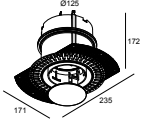

28400 0070 MOUNTING KIT ENTERO RD-S CSC

28400 0130 MOUNTING KIT ENTERO RD-S WSC

Montage kit - side air + light

29810 0110 MOUNTING KIT SIDE AIR 105

Montage kit - side air only

29810 0100 MOUNTING KIT SIDE AIR ONLY 1

ENTERO RD-S TRIMLESS IP 92720 GC

28450 9220 GC

Montage kit - top air only

29810 0200 MOUNTING KIT TOP AIR ONLY 1

Montage kit - no air

29810 0120 MOUNTING KIT NO AIR 105

Notes: