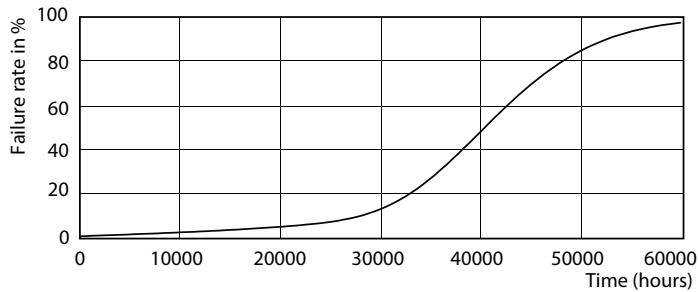

Levensduur

Life Expectancy Diagram - MAS LED ExpertColor 5.5-50W GU10 930 36D