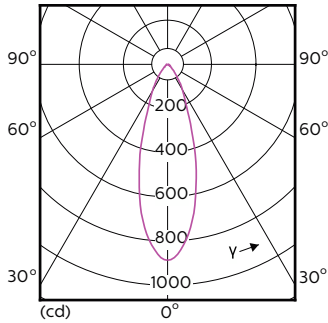

MASTER LEDspot ExpertColor MV

Fotometrische gegevens

Light Distribution Diagram - MAS LED ExpertColor 5.5-50W GU10 930 36D