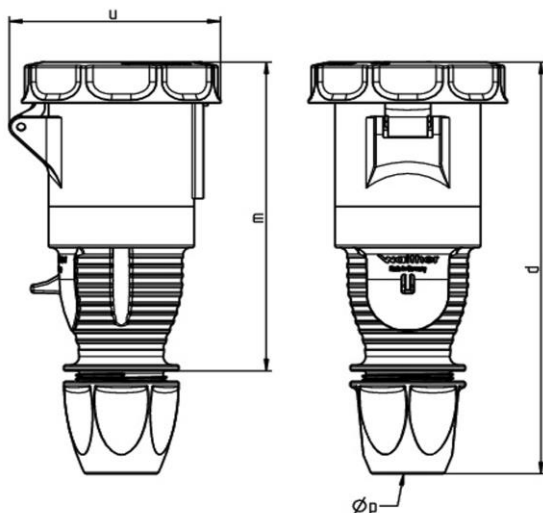

PRODUCT DATA SHEET

Part number 368406

EAN 4015609654710

Manufacturer WALTHER-WERKE

WEEE-Reg.-Number: DE 22131895

Product description

Waterproof coupler 63A 4P 6h with external cable gland

Product image

Detailed product description

WALTHER Coupler 63A 4P 400V 6h IP67
 made from PA6 material
 with screw terminal
 with cable gland

Ordering Information

Order unit	Piece
Customs number	85366990
Net weight	0,724 kg
Packing quantity (VPE)	5
Length of the packaging	
Width of the packaging	
Depth of the packaging	
Gross weight(VPE)	3,62 kg

IEC-amperage	63 A
Amperage acc. UL/CSA (for UL-version)	60 A
Number of poles	4
Voltage acc. EN 60309-2	400 V (50+60 Hz) red
Clock hour position	6 h
Identification colour	Red
RAL-number	3000
Degree of protection (IP)	IP67
Connection system	Screwed terminal
Angle of plug	Straight
Cable entry	Swivel
Material	Plastic

Dimension sheet

Amp.	63		
Pole	3	4	5
d	261	261	261
u	116	116	116
m	189	189	189
Øp	14-33	14-33	14-33