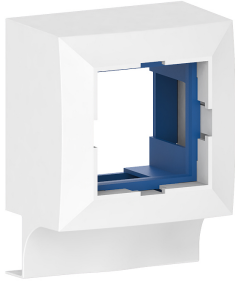

## Appliance box Mini 10x20L-9010, for one device 45x45 mm, pure white

### Product description

Surface-mounted box for freely positionable mounting on the installation trunking, for device installation of a compact M45 flush-mounted device in the format 45x45 mm, with overarching cover for the installation trunking.

### Technical features

Assembly arrangement	Surface mounted box
Number of units	1
Mounting direction	horizontal and vertical
Material	plastic
Halogen free	yes
Colour	white
RAL-number (similar)	9010
With cover frame	yes
With duct entry	yes
Width of device	45 mm
Height of device	45 mm