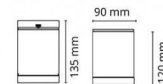

Protection

Luminaire class:	Class I
Ingress protection rating:	IP54
Vandal class:	IK08