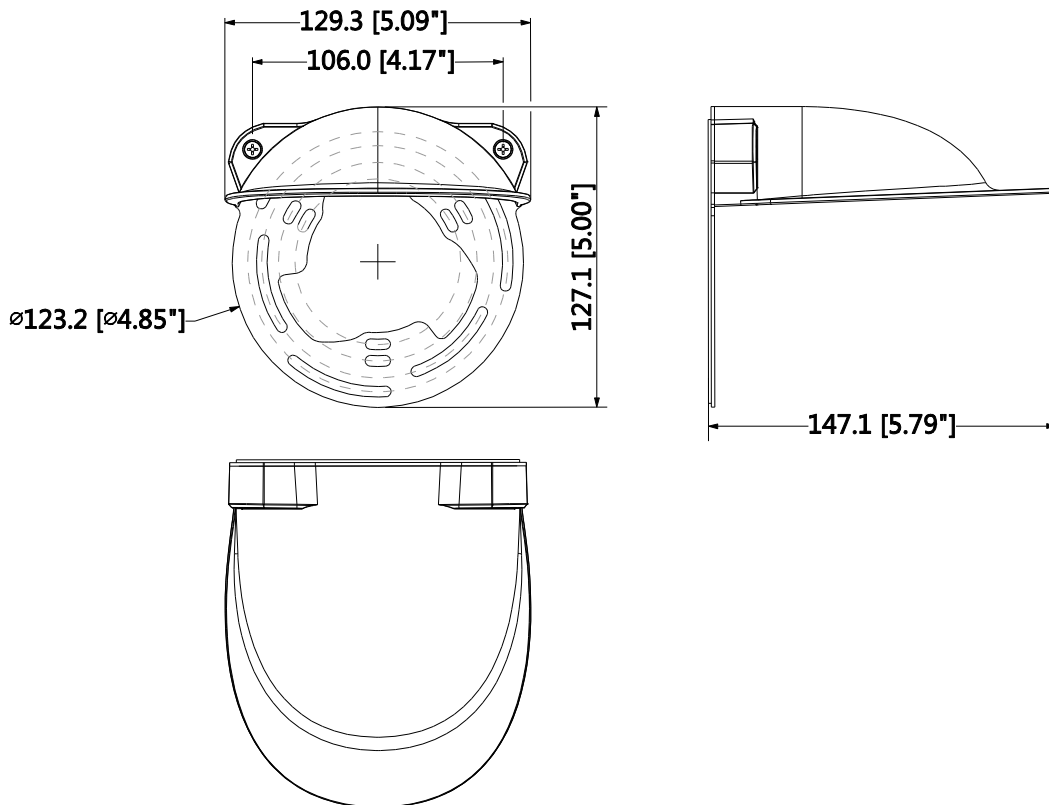

DH-PFA200W

Rain Shade of Dome Camera

Features

- Material: Aluminum & SGCC
- Rain shade of dome camera or with junction box
- Neat & Integrated design

Technical Specifications

Model	DH-PFA200W
General	
Material	Aluminum & SGCC
Dimension (W x H x D)	129.3mmx127mmx147mm(5.09"x5"x5.79")
Weight	0.25kg(0.55lb)
Load Bearing	N/A
Color	White
Operating Temperature	-40°C ~60°C(-40°F ~140°F)
Humidity	0~90% RH
Applicable Model	Please see "Accessory Selection"

Order Information

Type	Part Number	Description
Camera mount	DH-PFA200W	Rain shade _ Dahua brand
	PFA200W	Rain shade _Neutral, no brand

Dimensions (mm/inch)

Application

Package Information

- Rain shade *1
- Mounting plate *1
- M4X10 screw *2

Package data	
Box Dimension	154mmx145mmx79mm (6.06"x5.71"x3.11")
Box Weight	0.3kg (0.66lb)
Protective Box Dimension	633mmx407mmx315mm (24.92"x16.02"x12.4")
Box In Protective Box	40 In 1