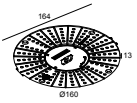

Montage kit

29510 0020 MOUNTING KIT PLAT-OH! TRIMLESS

Notes: