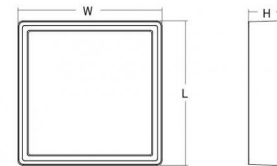

Light technic

Version:	Emergency
Type of light source:	LED
Wattage:	21W
System wattage:	21.0W
Luminous flux:	1980lm
Emergency lumen:	EM 360 lm
Efficacy:	95 lm/W
Voltage:	230V
Colour temperature:	3000K
Colour rendering (CRI):	Ra>80
MacAdams factor:	SDCM: 3
Lifetime:	L80/B20>50,000
Light distribution:	Direct
Beam angle:	110°