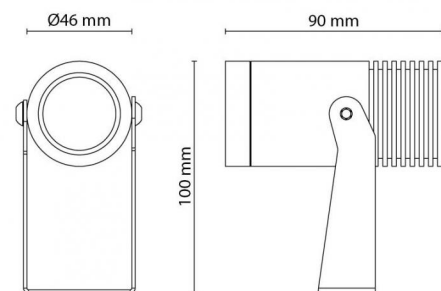

Housing:	Aluminium
Colour:	Graphite
Optics:	PMMA Polymethylmethacrylat

Mounting/Connection

Mounting:	Surface, Outdoor
Cable:	Cable 2m

Dimensions (mm)

Length (L):	90
Width (W):	46
Height (H):	100
Weight (brutto/netto):	0.46

Packaging

Packing dimensions: 150 x 110 x 65

7 0 2 1 9 8 6 3 0 0 0 3 1