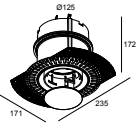

28400 0010 MOUNTING KIT ENTERO RD-S O.F.A.

Montage kit spanplafond

28400 0070 MOUNTING KIT ENTERO RD-S CSC

28400 0130 MOUNTING KIT ENTERO RD-S WSC

Montage kit - side air + light

29810 0110 MOUNTING KIT SIDE AIR 105

ENTERO RD-S TRIMLESS IP TW 94045 B

28472 9030 B

Montage kit - side air only

29810 0100 MOUNTING KIT SIDE AIR ONLY 1

Montage kit - top air only

29810 0200 MOUNTING KIT TOP AIR ONLY 1

Montage kit - no air

29810 0120 MOUNTING KIT NO AIR 105