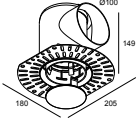

28400 0130 MOUNTING KIT ENTERO RD-S WSC

Montage kit - side air + light

29810 0110 MOUNTING KIT SIDE AIR 105

Montage kit - top air + light

29810 0130 MOUNTING KIT TOP AIR 105

ENTERO RD-S TRIMLESS SOFT 93020 W

28482 9020 W

Montage kit - side air only

29810 0100 MOUNTING KIT SIDE AIR ONLY 1

Montage kit - top air only

29810 0200 MOUNTING KIT TOP AIR ONLY 1

Montage kit - no air

29810 0120 MOUNTING KIT NO AIR 105

ENTERO RD-S TRIMLESS SOFT 93020 W