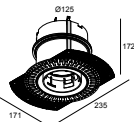

28400 0130 MOUNTING KIT ENTERO RD-S WSC

Montage kit - side air + light

29810 0110 MOUNTING KIT SIDE AIR 105

Montage kit - top air + light

29810 0130 MOUNTING KIT TOP AIR 105

ENTERO RD-S TRIMLESS SOFT 93020 W

28482 9020 W

Montage kit - side air only

29810 0100 MOUNTING KIT SIDE AIR ONLY 1

Montage kit - top air only

29810 0200 MOUNTING KIT TOP AIR ONLY 1

Montage kit - no air

29810 0120 MOUNTING KIT NO AIR 105

ENTERO RD-S TRIMLESS SOFT 93020 W