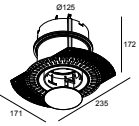

28482 9020 W

Montage kit - side air only

29810 0100 MOUNTING KIT SIDE AIR ONLY 1

Montage kit - top air only

29810 0200 MOUNTING KIT TOP AIR ONLY 1

Montage kit - no air

29810 0120 MOUNTING KIT NO AIR 105

ENTERO RD-S TRIMLESS SOFT 93020 W