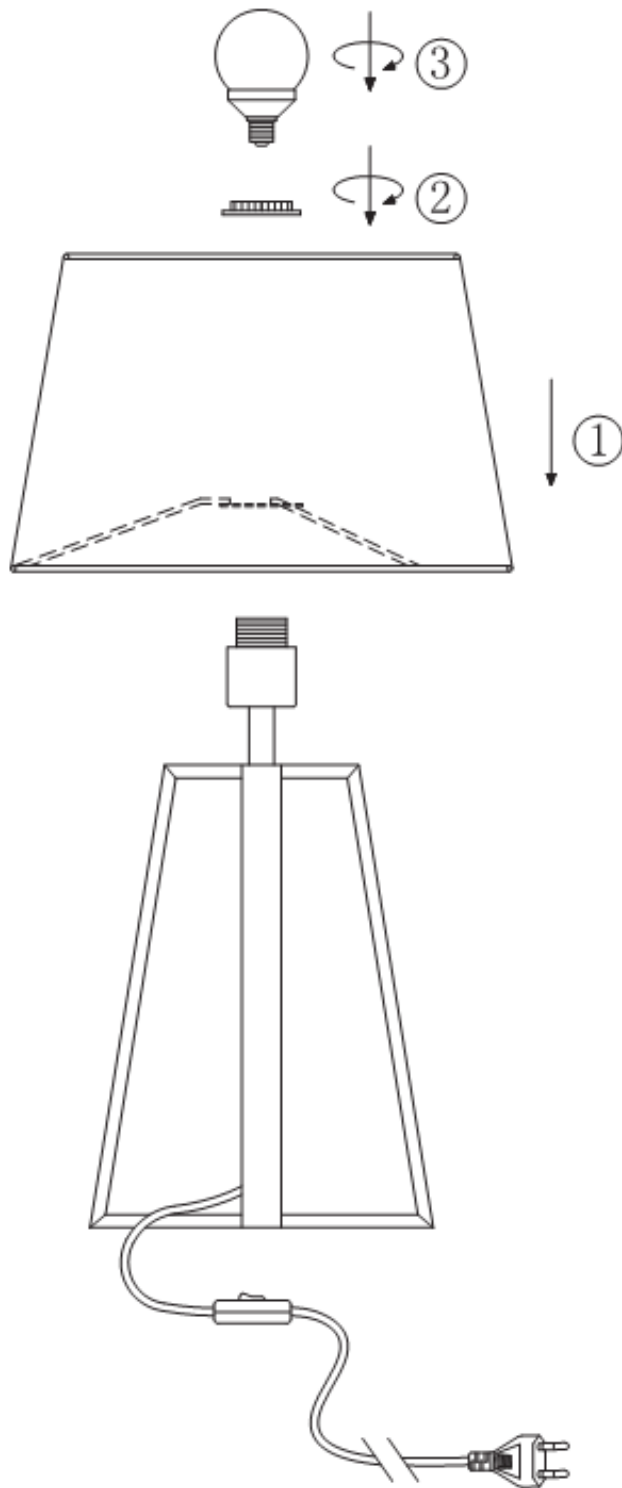

Line drawing of the item (with outline dimensions)

Item number: 31598/81/97

Installation drawing (the same as it in its instruction manual)

Technical details

materials used:	Steel+fabric	
color:	97	antique copper +coffe shade
dimmable and how is the fixture dimmable:		
size:	Height:	63cm
	Length:	
	Width:	D38cm
	Net Weight:	1.92kgs
power requirements:	220-240V~50HZ	
bulb type and maximum Wattage:	E27	Max.60w
number of bulbs:	1XE27	
IP degree:	IP20	