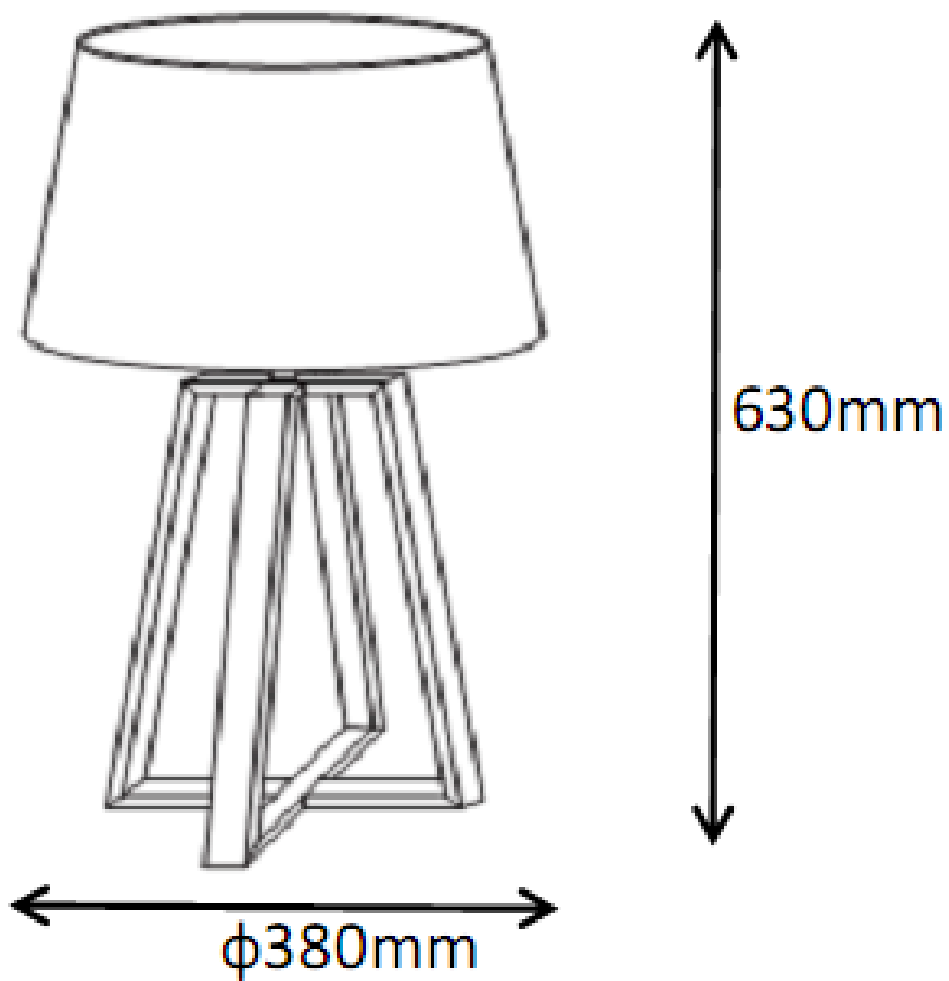

Line drawing of the item (with outline dimensions)

Item number: 31598/81/97

Installation drawing (the same as it in its instruction manual)

Technical details

materials used:	Steel+fabric	
color:	97	antique copper +coffe shade
dimmable and how is the fixture dimmable:		
size:	Height:	63cm
	Length:	
	Width:	D38cm
	Net Weight:	1.92kgs
power requirements:	220-240V~50HZ	
bulb type and maximum Wattage:	E27	Max.60w
number of bulbs:	1XE27	
IP degree:	IP20	