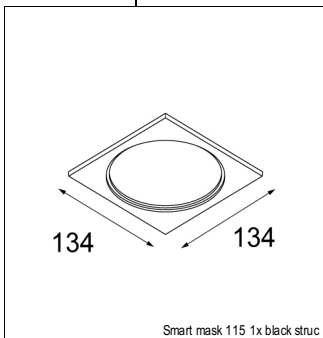

Art. Nr. 12751832

SPECIFICATIONS

Lamp	1x LED Array			
Gear / Transfo	LED gear not incl.			
Cut-out size	ø 108 h 100			
Weight	0.455kg			
Min. Distance	0.1			
IP	IP20			
Glow Wire Test	960°			
Source lifetime	50000 hrs			
CRI	90			
Power supply	350mA	500mA	700mA	900mA
	31Vf	32Vf	34Vf	35Vf
Connected load	11W	16.25W	23.6W	31.2W
Lumen	1209lm	1658lm	2206lm	2605lm
Efficacy	110lm/W	102lm/W	93lm/W	83lm/W
UGR	16	17	18	18
Adjustability	Not Applicable			
Remark	! 3500K on request ! can be combined with Smart mask ! can be combined with Smart surface box & surface tubed (surface/suspension)			

RECESSED-FRAME

12810230 | RECESSED RING Ø127 H100

SURFACE-TUBED

13140332 | SMART SURFACE TUBED 115 LED DALI GI BLACK STRUC
 13140324 | SMART SURFACE TUBED 115 LED DALI GI BRUSHED ALU
 13140309 | SMART SURFACE TUBED 115 LED DALI GI WHITE STRUC