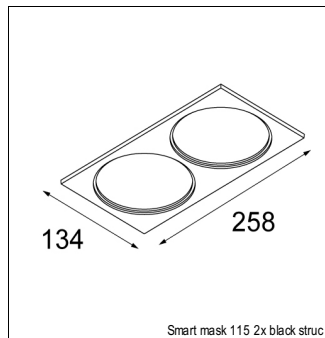

Art. Nr. 12751832

SPECIFICATIONS

Lamp	1x LED Array			
Gear / Transfo	LED gear not incl.			
Cut-out size	ø 108 h 100			
Weight	0.455kg			
Min. Distance	0.1			
IP	IP20			
Glow Wire Test	960°			
Source lifetime	50000 hrs			
CRI	90			
Power supply	350mA	500mA	700mA	900mA
	31Vf	32Vf	34Vf	35Vf
Connected load	11W	16.25W	23.6W	31.2W
Lumen	1209lm	1658lm	2206lm	2605lm
Efficacy	110lm/W	102lm/W	93lm/W	83lm/W
UGR	16	17	18	18
Adjustability	Not Applicable			
Remark	! 3500K on request ! can be combined with Smart mask ! can be combined with Smart surface box & surface tubed (surface/suspension)			

SURFACE-BOX

12800032 | SMART SURFACE BOX 115 GI FOR 1X LED GE BLACK STRUC
 12800009 | SMART SURFACE BOX 115 GI FOR 1X LED GE WHITE STRUC
 12800132 | SMART SURFACE BOX 115 1-10V/PUSHDIM GI FOR 1X LED GE BLACK STRUC
 12800109 | SMART SURFACE BOX 115 1-10V/PUSHDIM GI FOR 1X LED GE WHITE STRUC
 12800232 | SMART SURFACE BOX 115 DALI GI FOR 1X LED GE BLACK STRUC
 12800209 | SMART SURFACE BOX 115 DALI GI FOR 1X LED GE WHITE STRUC
 12801032 | SMART SURFACE BOX 115 GI FOR 2X LED GE BLACK STRUC
 12801009 | SMART SURFACE BOX 115 GI FOR 2X LED GE WHITE STRUC
 12801132 | SMART SURFACE BOX 115 1-10V/PUSHDIM GI FOR 2X LED GE BLACK STRUC
 12801109 | SMART SURFACE BOX 115 1-10V/PUSHDIM GI FOR 2X LED GE WHITE STRUC
 12801232 | SMART SURFACE BOX 115 DALI GI FOR 2X LED GE BLACK STRUC
 12801209 | SMART SURFACE BOX 115 DALI GI FOR 2X LED GE WHITE STRUC

RECESSED-FRAME

12810230 | RECESSED RING Ø127 H100

SURFACE-TUBED

13140332 | SMART SURFACE TUBED 115 LED DALI GI BLACK STRUC
 13140324 | SMART SURFACE TUBED 115 LED DALI GI BRUSHED ALU
 13140309 | SMART SURFACE TUBED 115 LED DALI GI WHITE STRUC