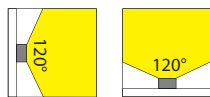

LED FLEXIBELE STRIP GOLD SERIE (IP68) (LED FLEXIBLE STRIP GOLD SERIE (IP68))

ROL À 5 MTR / 24W
ROLE OF 5 MTR

Bedrijfstemperatuur: -20°C ~ 50°C
Operating temperature: -20°C ~ 50°C

Voedingen en controllers, vanaf pagina 98
Drivers and controllers, from page 98

Aluminium LED profielen, vanaf pagina 78
Aluminum LED profiles, from page 78

Uitermate flexibele, afgeschermdede waterdichte LED strip. Deze LED strip is voorzien van een beschermende buitenmantel (siliconen) en is tevens afgevuld met siliconen-massa. Deze Gold Serie LED strip is specifiek bedoeld voor buitentoepassingen. Te bevestigen door middel van bijgeleverde montageclips. De LED strip kan eenvoudig worden ingekort op de aangegeven markeringen. Eindkappen en siliconenpasta worden bijgeleverd. Leverbaar in een scala aan verschillende lichtkleuren, zowel in 12Vdc alsook 24Vdc uitvoering en te dimmen door middel van een optioneel te leveren controller.

Toepassingsgebieden: als accent-, achtergrond- en koofverlichting in buitentoepassingen zoals tuinen, buitenzijde van gebouwen, rondom zwembaden, schepen, etc.

Flexible shielded waterproof LED strip. This LED strip is equipped with a protective outer coating (silicones) and is also filled with silicone mass. This Gold Serie LED strip is specifically designed for outdoor applications. Can be installed with supplied mounting clips. The flexible LED strip can be cut to size at the specified indicator points. End caps and silicone gel are included. Available in a variety of different light colors, both in 12Vdc and 24Vdc. Also dimmable with optional available controller.

Applications: as accent, background and cove lighting in outdoor applications such as gardens, building exteriors, swimming pool surroundings, ships, etc.