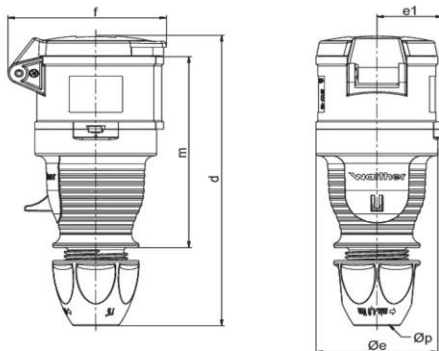

Ordering Information

Order unit	Piece
Customs number	85366990
Net weight	0,323 kg
Packing quantity (VPE)	10
Length of the packaging	0,31 m
Width of the packaging	0,195 m
Depth of the packaging	0,14 m
Gross weight(VPE)	3,378 kg

Certificates

VDE/ENEC certification	40024804	
EAC certification	BY112.02.01.020 06101	

Classification system

Classification system	ETIM_6.0
ETIM Class	EC001320

Technical product data

IEC-amperage	32 A
Amperage acc. UL/CSA (for UL-version)	30 A
Number of poles	3
Voltage acc. EN 60309-2	230 V (50+60 Hz) blue
Clock hour position	6 h
Identification colour	Blue
RAL-number	5002
Degree of protection (IP)	IP44
Connection system	Screw less terminal
Angle of plug	Straight
Cable entry	Anti-kink sleeve
Material	Plastic

Dimension sheet

Amp.	16	16	32	32	32
Pole	4	5	3	4	5
d	165-176	165-176	189-199	189-199	189-199
Øe	65	65	72	72	72
e1	35	35	38,5	38,5	38,5
f	77	85	91	91	97
m	114	114	130	130	130
Øp	7,5 - 18,5	7,5 - 18,5	10 - 22,5	10 - 22,5	10 - 22,5