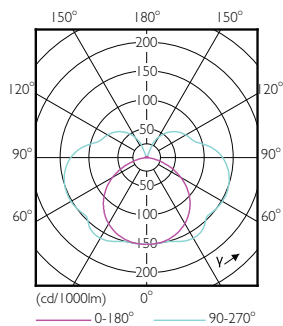

Light Distribution Diagram - CorePro LED linear D 14-120W R7S 118 830