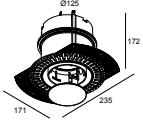

28400 0070 MOUNTING KIT ENTERO RD-S CSC

28400 0130 MOUNTING KIT ENTERO RD-S WSC

Montage kit - side air + light

29810 0110 MOUNTING KIT SIDE AIR 105

Montage kit - side air only

29810 0100 MOUNTING KIT SIDE AIR ONLY 1

ENTERO RD-S TRIMLESS IP 92745 W

28450 9230 W

Montage kit - top air only

29810 0200 MOUNTING KIT TOP AIR ONLY 1

Montage kit - no air

29810 0120 MOUNTING KIT NO AIR 105

Notes: