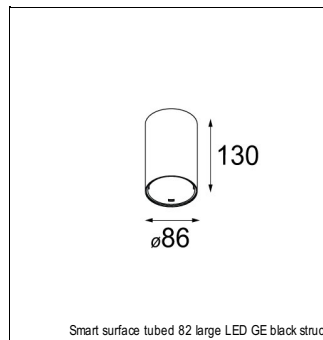

Art. Nr. 12471409

SPECIFICATIONS

Lamp	1x LED Array	
Gear / Transfo	LED gear not incl.	
Cut-out size	ø 70 h 60	
Weight	0.36kg	
Min. Distance	0.1 m	
IP	IP20	
Glow Wire Test	960°	
Source lifetime	50000 hrs	
CRI	90	
Power supply	350mA 17.8Vf	500mA 18.4Vf
Connected load	6.2W	9.2W
Lumen	576lm	773lm
Efficacy	93lm/W	84lm/W
UGR	17	18
Adjustability	Not Applicable	
Remark	! 3500K on request ! can be combined with Smart mask ! can be combined with Smart surface box & surface tubed (surface/suspension)	

RECESSED-FRAME

12500230	RECESSED RING Ø70 H100
----------	------------------------

MASK

12500132	SMART MASK 82 2X BLACK STRUC
12500146	SMART MASK 82 2X GOLD
12500160	SMART MASK 82 2X WHITE STRUC

ACCESSORIES