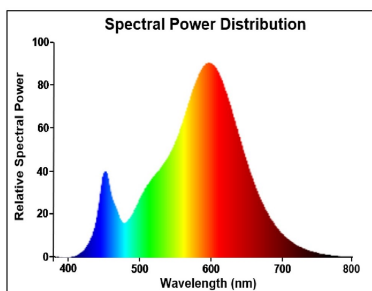

TOLEDO BALL

ToLEDo Ball 470LM 827 E14 SL4
0029647

Physical data

Nominal Product Length (mm)	82
Nominal Product Diameter (mm)	45
Weight (kg)	0.074

Packaging

Single packaging type	Carton
Product EAN number	5410288296470
Packaging single length / height (cm)	19.0
Packaging single width (cm)	4.6
Packaging single depth (cm)	9.7
DUN14 (outer)	15410288296477
Units per outer package	6
Packaging outer length / height (cm)	28.5
Packaging outer width (cm)	19.8
Packaging outer depth (cm)	10.5

Safety data

Optimal operating condition (°C)	-20-40
Breakage cleaning instructions	Not applicable
Special purpose lamp	No
Dry applications use only	Yes
Suitable for household illumination	Yes
Safety message	Not Suitable for totally enclosed fixtures

PHOTOMETRY

TECHNICAL DRAWINGS