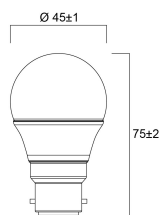

TECHNICAL DRAWINGS