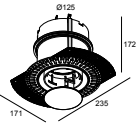

28400 0010 MOUNTING KIT ENTERO RD-S O.F.A.

Montage kit spanplafond

28400 0070 MOUNTING KIT ENTERO RD-S CSC

28400 0130 MOUNTING KIT ENTERO RD-S WSC

Montage kit - side air + light

29810 0110 MOUNTING KIT SIDE AIR 105

ENTERO RD-S TRIMLESS IP TW 94045 GC

28472 9030 GC

Montage kit - side air only

29810 0100 MOUNTING KIT SIDE AIR ONLY 1

Montage kit - top air only

29810 0200 MOUNTING KIT TOP AIR ONLY 1

Montage kit - no air

29810 0120 MOUNTING KIT NO AIR 105