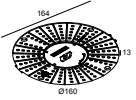

PLAT-OH! TRIMLESS 93023 GC

29513 9310 GC

21032 0305

LED POWER CONVERTER 48V-DC to 500 mA-DC / 22W DIM5

1->2

Montage kit

29510 0020 MOUNTING KIT PLAT-OH! TRIMLESS

Notes: