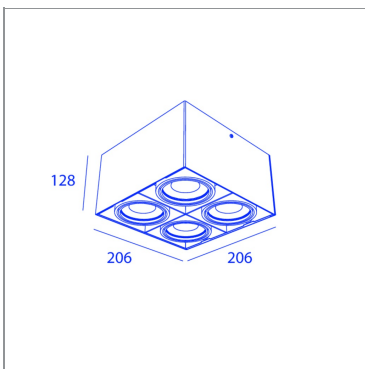

## PICCOLO LOOK OUT

4X CONE COB LED MAX 700LM

**BB865204A CL7\_30WW**

WH/BLK

BB865204A CL7\_30WW

### SPECIFICATIONS

WEIGHT	3kg
INGRESS PROTECTION (IP)	20
GLOW WIRE TEST	850°C

### LIGHT SPECIFICATIONS

LIGHT SOURCES	1
BEAM ANGLE	30°
COLOR TEMPERATURE	2700K
CRI	80+
LIGHT SOURCE POWER (1 LUMINAIRE)	7W
LIGHT SOURCE OUTPUT	2520LM
LUMINAIRE PERFORMANCE	MAX700LM