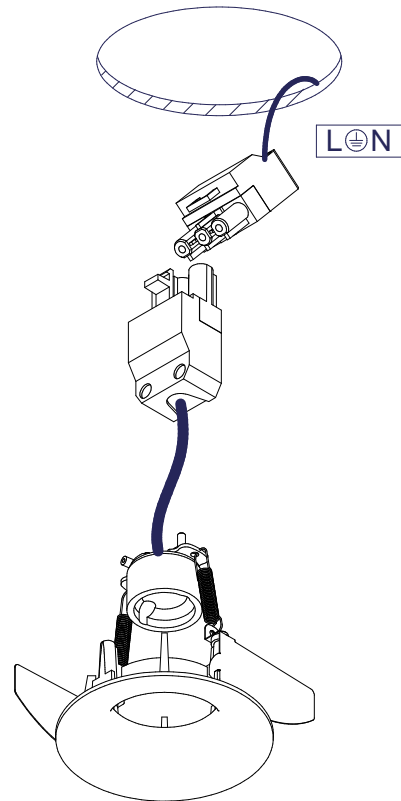

Smart Cake 82 ES50

124201XX

Lamptype : RETROFIT LED MAX.50W

Fitting : Gu10

1

2

3

4

180 mm

110 mm

CAN BE USED WITH

12500009 Smart Mask 1x White Struc
12500032 Smart Mask 1x Black Struc

12500109 Smart Mask 2x White Struc
12500132 Smart Mask 2x Black Struc