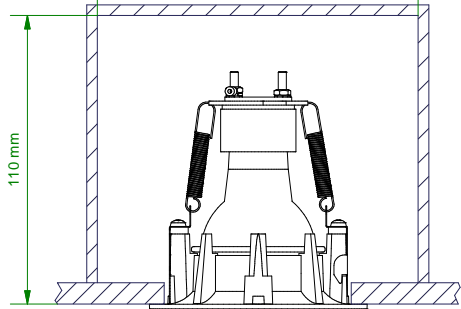

Smart Cake 82 ES50

124201XX

Lamptype : RETROFIT LED MAX.50W

Fitting : Gu10

1

2

3

4

180 mm

110 mm

CAN BE USED WITH

12500009 Smart Mask 1x White Struc
12500032 Smart Mask 1x Black Struc

12500109 Smart Mask 2x White Struc
12500132 Smart Mask 2x Black Struc