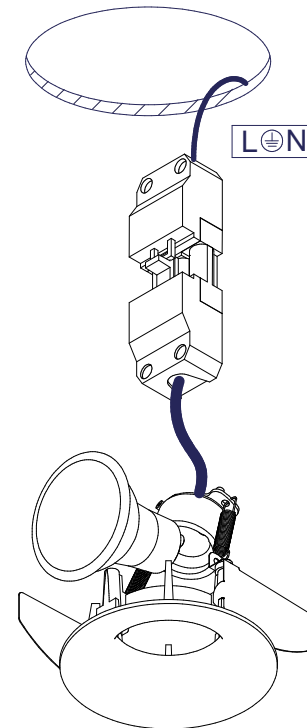

Smart Cake 82 ES50

124201XX

Lamptype : RETROFIT LED MAX.50W

Fitting : Gu10

1

2

3

4

180 mm

110 mm

CAN BE USED WITH

12500009 Smart Mask 1x White Struc
12500032 Smart Mask 1x Black Struc

12500109 Smart Mask 2x White Struc
12500132 Smart Mask 2x Black Struc