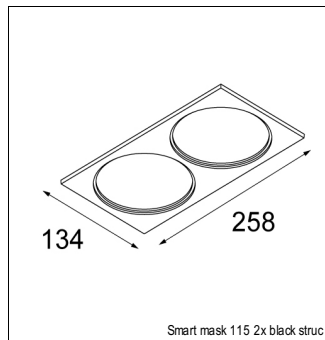

Art. Nr. 12761332

SPECIFICATIONS

Lamp	1x LED Array			
Gear / Transfo	LED gear not incl.			
Cut-out size	ø 108 h 100			
Weight	0.463kg			
Min. Distance	0.1 m			
IP	IP20			
Glow Wire Test	960°			
Source lifetime	50000 hrs			
CRI	90			
Power supply	350mA	500mA	700mA	900mA
	31Vf	32Vf	34Vf	35Vf
Connected load	11W	16.25W	23.6W	31.2W
Lumen	1056lm	1449lm	1927lm	2271lm
Efficacy	96lm/W	89lm/W	82lm/W	73lm/W
UGR	15	16	17	17
Adjustability	Not Applicable			
Remark	! 3500K on request ! can be combined with Smart mask ! can be combined with Smart surface box & surface tubed (surface/suspension)			

SURFACE-BOX

12800032 | SMART SURFACE BOX 115 GI FOR 1X LED GE BLACK STRUC
 12800009 | SMART SURFACE BOX 115 GI FOR 1X LED GE WHITE STRUC
 12800132 | SMART SURFACE BOX 115 1-10V/PUSHDIM GI FOR 1X LED GE BLACK STRUC
 12800109 | SMART SURFACE BOX 115 1-10V/PUSHDIM GI FOR 1X LED GE WHITE STRUC
 12800232 | SMART SURFACE BOX 115 DALI GI FOR 1X LED GE BLACK STRUC
 12800209 | SMART SURFACE BOX 115 DALI GI FOR 1X LED GE WHITE STRUC
 12801032 | SMART SURFACE BOX 115 GI FOR 2X LED GE BLACK STRUC
 12801009 | SMART SURFACE BOX 115 GI FOR 2X LED GE WHITE STRUC
 12801132 | SMART SURFACE BOX 115 1-10V/PUSHDIM GI FOR 2X LED GE BLACK STRUC
 12801109 | SMART SURFACE BOX 115 1-10V/PUSHDIM GI FOR 2X LED GE WHITE STRUC
 12801232 | SMART SURFACE BOX 115 DALI GI FOR 2X LED GE BLACK STRUC
 12801209 | SMART SURFACE BOX 115 DALI GI FOR 2X LED GE WHITE STRUC

RECESSED-FRAME

12810230 | RECESSED RING Ø127 H100

SURFACE-TUBED

13140332 | SMART SURFACE TUBED 115 LED DALI GI BLACK STRUC
 13140324 | SMART SURFACE TUBED 115 LED DALI GI BRUSHED ALU
 13140309 | SMART SURFACE TUBED 115 LED DALI GI WHITE STRUC