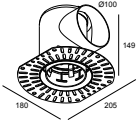

NIME II AIR 92735 PRIM

26412 9220 PRIM

Montage kit - side air + light

29810 0110 MOUNTING KIT SIDE AIR 105

☐