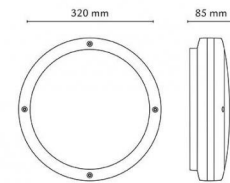

### Light technic

Type of light source:	LED
Wattage:	19W
System wattage:	19.0W
Luminous flux:	1225lm
Efficacy:	65 lm/W
Voltage:	230V
Colour temperature:	3000K
Colour rendering (CRI):	Ra>80
MacAdams factor:	SDCM: 3
Lifetime:	L70/B50>50,000
Light distribution:	Direct/Indirect
Beam angle:	110°

### Dimensions (mm)

Height (H):	85
Diameter (D):	320
Weight (brutto/netto):	2.2

### Packaging

Packing dimensions: 340 x 340 x 120

7 0 2 1 9 8 6 4 1 8 2 0 0