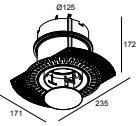

28400 0010 MOUNTING KIT ENTERO RD-S O.F.A.

Montage kit spanplafond

28400 0070 MOUNTING KIT ENTERO RD-S CSC

28400 0130 MOUNTING KIT ENTERO RD-S WSC

Montage kit - side air + light

29810 0110 MOUNTING KIT SIDE AIR 105

ENTERO RD-S TRIMLESS IP TW 96520 GC

28452 9020 GC

Montage kit - side air only

29810 0100 MOUNTING KIT SIDE AIR ONLY 1

Montage kit - top air only

29810 0200 MOUNTING KIT TOP AIR ONLY 1

Montage kit - no air

29810 0120 MOUNTING KIT NO AIR 105