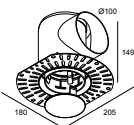

28400 0130 MOUNTING KIT ENTERO RD-S WSC

Montage kit - side air + light

29810 0110 MOUNTING KIT SIDE AIR 105

Montage kit - side air only

29810 0100 MOUNTING KIT SIDE AIR ONLY 1

ENTERO RD-S TRIMLESS IP SOFT 93045 W