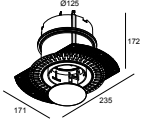

28400 0130 MOUNTING KIT ENTERO RD-S WSC

Montage kit - side air + light

29810 0110 MOUNTING KIT SIDE AIR 105

Montage kit - side air only

29810 0100 MOUNTING KIT SIDE AIR ONLY 1

ENTERO RD-S TRIMLESS IP SOFT 93045 W

28484 9030 W

Montage kit - top air only

29810 0200 MOUNTING KIT TOP AIR ONLY 1

Montage kit - no air

29810 0120 MOUNTING KIT NO AIR 105

Notes: