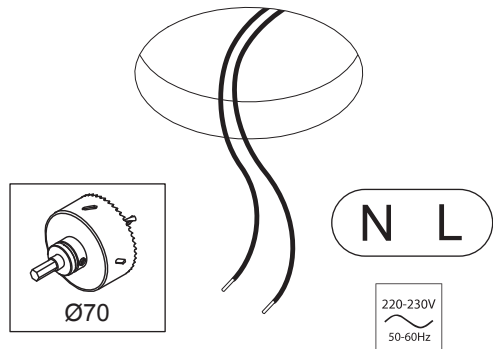

# K 77 Adjustable LED RG

140510XX 140511XX 140512XX 140513XX 140514XX 140515XX 140516XX 140517XX 140518XX

install : Twist clockwise  
uninstall : Twist counterclockwise

Replace protective shield when broken.  
The luminaire shall only be used complete with its protective shield.  
Reference number: 1011481