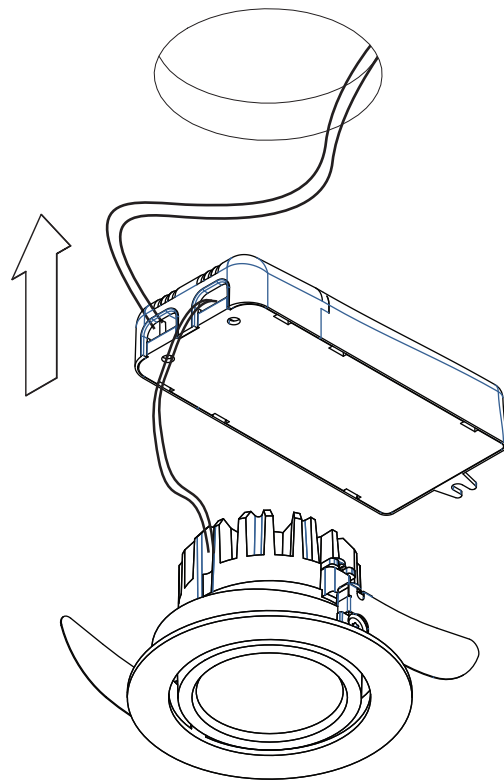

# K 77 Adjustable LED RG

140510XX 140511XX 140512XX 140513XX 140514XX 140515XX 140516XX 140517XX 140518XX

install : Twist clockwise  
uninstall : Twist counterclockwise

Replace protective shield when broken.  
The luminaire shall only be used complete with its protective shield.  
Reference number: 1011481