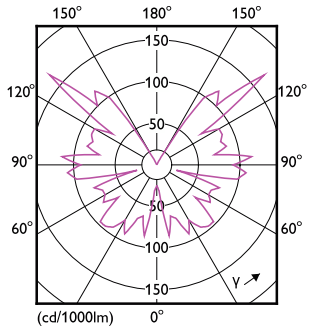

MASTER Value Decoratieve LEDbulb

Fotometrische gegevens

Light Distribution Diagram - MAS VLE LEDBulbD4-25W E27 A60 GOLD SP G