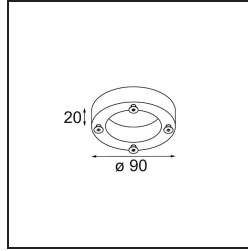

Date _____
Customer _____
Project _____
Type _____

Baseflange 90 Tube Aluminium Matt

Specifications

Material	10204005
Lamp Included	No
Number of Light Sources	0
IP Rating	20
Glow wire rating (°C)	960
Indoor/Outdoor	Indoor
Application	Ceiling, Wall
Adjustability	Not Applicable
Primary Colour & Primary Finish	Aluminium, Matt
Gross weight (g)	185.0