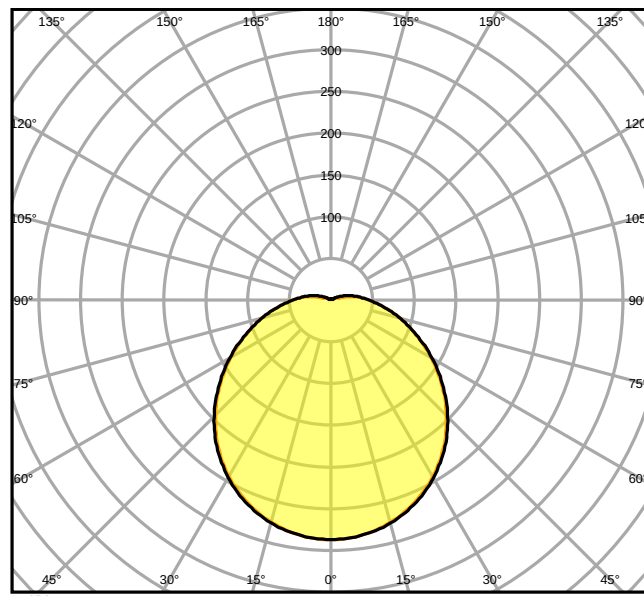

LDC typ polar