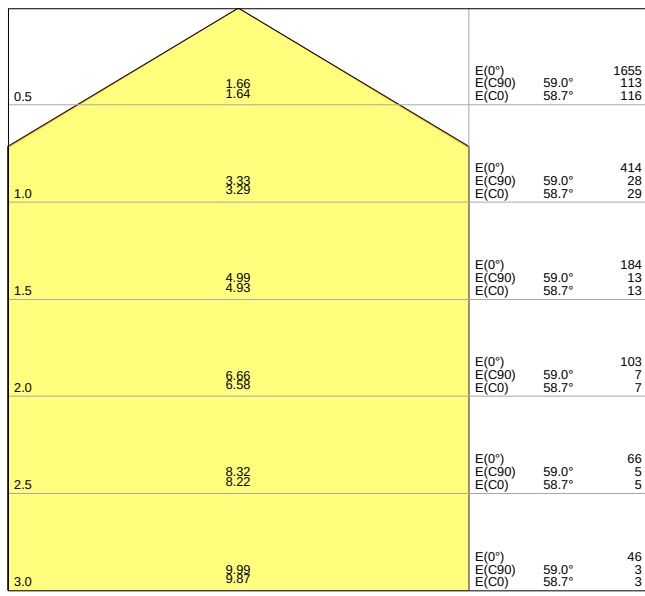

LDC typ cone