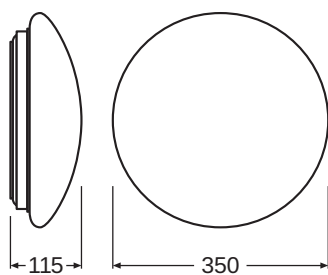

### Photometrical data

Luminous flux	1440 lm
Luminous efficacy	80 lm/W
Color temperature	4000 K
Light color (designation)	Cool White
Color rendering index Ra	> 80
Standard deviation of color matching	< 6 sdc <sub>m</sub>
Luminous intensity	-
Low flicker	Yes
Flickering metric (Pst LM)	-
Stroboscope effect metric (SVM)	-
Photobiological safety group acc. to EN62778	RG0
Photobiological safety group acc. to EN62471	RG0
Beam angle	120 °

### Dimensions & Weight

Diameter	350.00 mm
Height	115.00 mm
Product weight	410.00 g