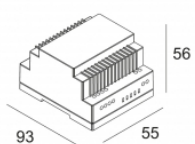

[Weblink / Specs sheet](#)

LED POWER CONVERTOR
24V-DC TO MULTI CURRENT
48W DIM9
300 90 67

Number of luminaires: 3x(3->12) / - / -