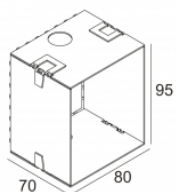

Related references

CONCRETE BOXES

[Weblink / Specs sheet](#)

CONCRETE BOX 187
270 11 187