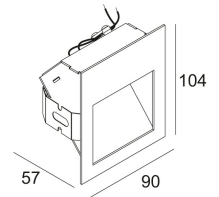

[Weblink](#)

Cutout shape/size:  75 x 87 mm

Recessed depth: 60 mm

Available colors: ALU GREY (202 04 22 A)
DARK GREY (202 04 22 N)

INCL.PC SBL
INCL.1 x POWERLED WHITE 1,1W / CRI>80 / 3000K
EXCL.LED POWER SUPPLY 350mA-DC

LED Technics: Light source: 120 lm // 1.1 W // 122 lm/W
Luminaire: 18 lm // 2 W // 9 lm/W

Class: III

Weight: 0.3 KG

Protection level: IP54

Minimum distance: n.a.

Options: CONCRETE BOX 187
LED POWER SUPPLY 350mA-DC DIM