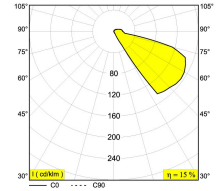

[Weblink](#)

Cutout shape/size:  75 x 87 mm

Recessed depth: 60 mm

Available colors: ALU GREY (202 04 22 A)
DARK GREY (202 04 22 N)

INCL.PC SBL
INCL.1 x POWERLED WHITE 1,1W / CRI>80 / 3000K
EXCL.LED POWER SUPPLY 350mA-DC

LED Technics: Light source: 120 lm // 1.1 W // 122 lm/W
Luminaire: 18 lm // 2 W // 9 lm/W

Class: III

Weight: 0.3 KG

Protection level: IP54

Minimum distance: n.a.

Options: CONCRETE BOX 187
LED POWER SUPPLY 350mA-DC DIM