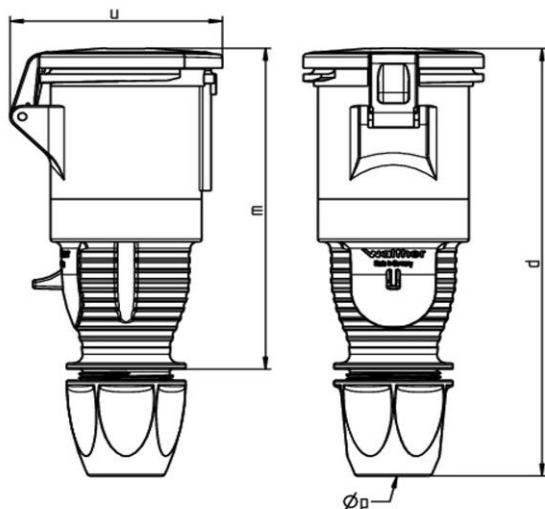

### Detailed product description

---

WALTHER Coupler 63A 4P 230V 9h IP44  
 made from PA6 material  
 with screw terminal  
 with cable gland

### Ordering Information

---

Order unit	Piece
Customs number	85366990
Net weight	
Packing quantity (VPE)	5
Length of the packaging	
Width of the packaging	
Depth of the packaging	
Gross weight(VPE)	

## Technical product data

IEC-amperage	63 A
Amperage acc. UL/CSA (for UL-version)	60 A
Number of poles	4
Voltage acc. EN 60309-2	230 V (50+60 Hz) blue
Clock hour position	9 h
Identification colour	Blue
RAL-number	5002
Degree of protection (IP)	IP44
Connection system	Screwed terminal
Angle of plug	Straight
Cable entry	Swivel
Material	Plastic

## Dimension sheet

Amp.	63		
Pole	3	4	5
d	261	261	261
u	113	113	113
m	189	189	189
Øp	14-33	14-33	14-33