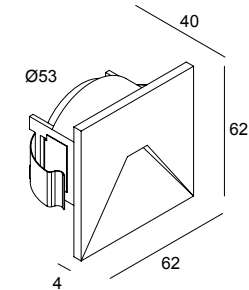

Ø 55 x 50

LOGIC MINI W S ◊

304 31 12 ◊

◊ = A / W

INCL. 1 x POWERLED WHITE 0,5W / 3000K

EXCL. LED POWER SUPPLY 24V-DC

◊ CE 02 IP54

OPTIONS

CONCRETE BOX 188

LED POWER SUPPLY 24V-DC

CE L.L.I.B./A4
A
DEEL
PARTIE
TEIL
PART
PARTE
PARTE

DELTALIGHT®