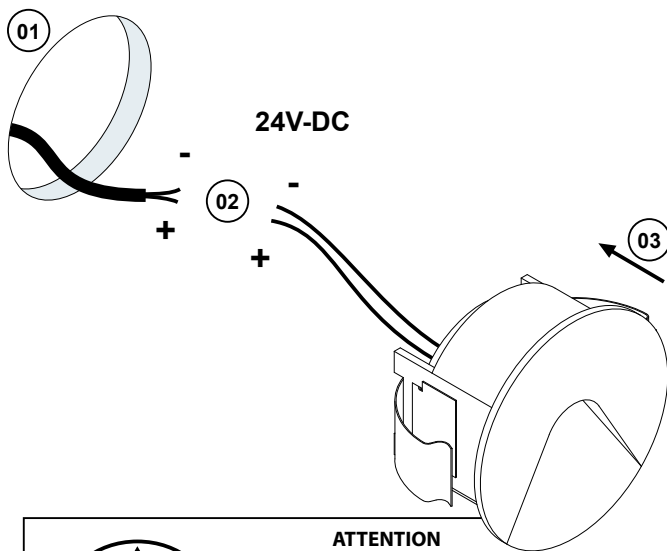

 DELTALIGHT®

HOLE PATTERN
 Ø55 x 50
 min. 12

Options

INSTALLATION		Ø60 x 65	Ø67 x 70
CONCRETE BOX 188			
CONTROL GEAR			
LED POWER SUPPLY		146 x 55 x 19	
24V-DC / 20W			
300 89 24 20			

Accessory Set

ATTENTION
 OBSERVE PRECAUTIONS FOR HANDLING ELECTROSTATIC DISCHARGE SENSITIVE DEVICES