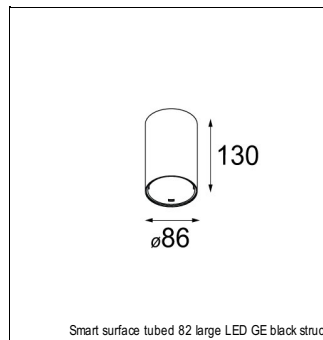

Art. Nr. 12471432

SPECIFICATIONS

| | | |
|-----------------|--|-------------------------|
| Lamp | 1x LED Array | |
| Gear / Transfo | LED gear not incl. | |
| Cut-out size | ø 70 h 60 | |
| Weight | 0.36kg | |
| Min. Distance | 0.1 m | |
| IP | IP20 | |
| Glow Wire Test | 960° | |
| Source lifetime | 50000 hrs | |
| CRI | 90 | |
| Power supply | 350mA 17.8Vf | 500mA 18.4Vf |
| Connected load | 6.2W | 9.2W |
| Lumen | 534lm | 717lm |
| Efficacy | 86lm/W | 78lm/W |
| UGR | 15 | 16 |
| Adjustability | Not Applicable | |
| Remark | ! 3500K on request ! can be combined with Smart mask ! can be combined with Smart surface box & surface tubed (surface/suspension) | |

RECESSED-FRAME

| | |
|----------|------------------------|
| 12500230 | RECESSED RING Ø70 H100 |
|----------|------------------------|

MASK

| | |
|----------|------------------------------|
| 12500132 | SMART MASK 82 2X BLACK STRUC |
| 12500146 | SMART MASK 82 2X GOLD |
| 12500160 | SMART MASK 82 2X WHITE STRUC |