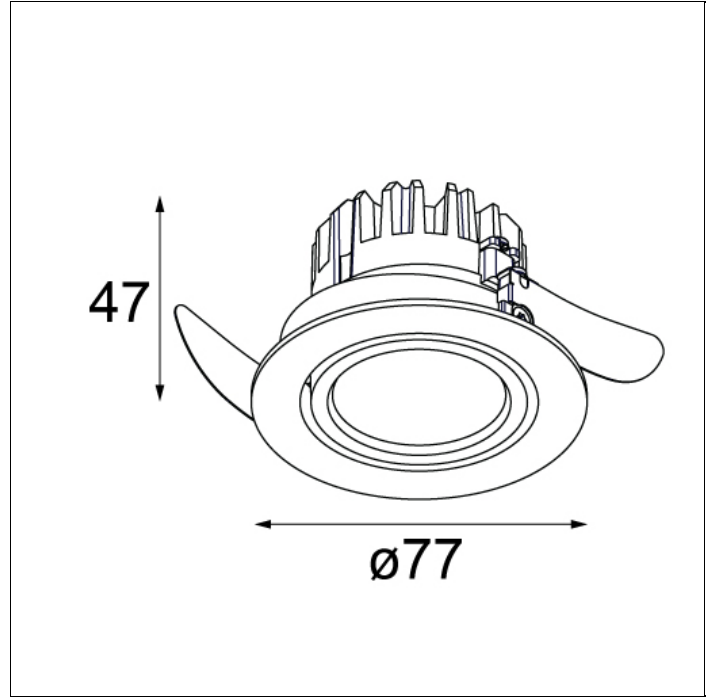

# K77 ADJUSTABLE

### SPECIFICATIONS

Lamp	1x LED Array 9.2W
Gear / Transfo	LED gear incl.
Cut-out size	ø 70 h 60
Weight	0.31kg
Min. Distance	0.1
Power supply	230V
IP	IP20
Glow Wire Test	960°
CRI	90
Lumen	792 Lm
Efficacy	66 Lm/W
UGR	22
Adjustability	h 360° v -30°/+30°
Remark	! 3500K on request