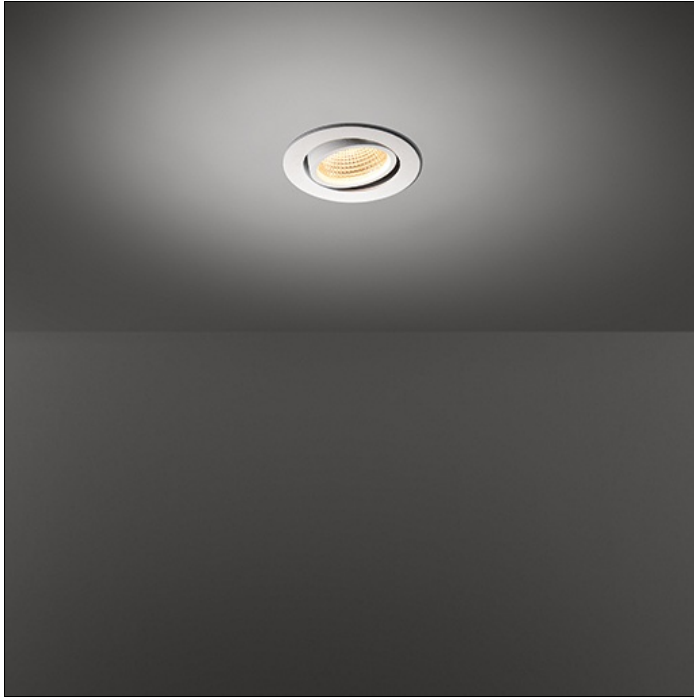

# K77 ADJUSTABLE

## K77 ADJUSTABLE LED TRE DIM RG

K77 was developed as an extension to K72. With the LED dedicated rework of the K we honour an icon. A timeless, adjustable spot for general/accent lighting product that will remain in the Modular portfolio for many years to come. Just like its K72 counterpart, K77 is available in donkey grey and white structure.

### SPECIFICATIONS

Lamp	1x LED Array 9.2W
Gear / Transfo	LED gear incl.
Cut-out size	ø 70 h 60
Weight	0.31kg
Min. Distance	0.1
Power supply	230V
IP	IP20
Glow Wire Test	960°
CRI	90
Lumen	792 Lm
Efficacy	66 Lm/W
UGR	22
Adjustability	h 360° v -30°/+30°
Remark	! 3500K on request