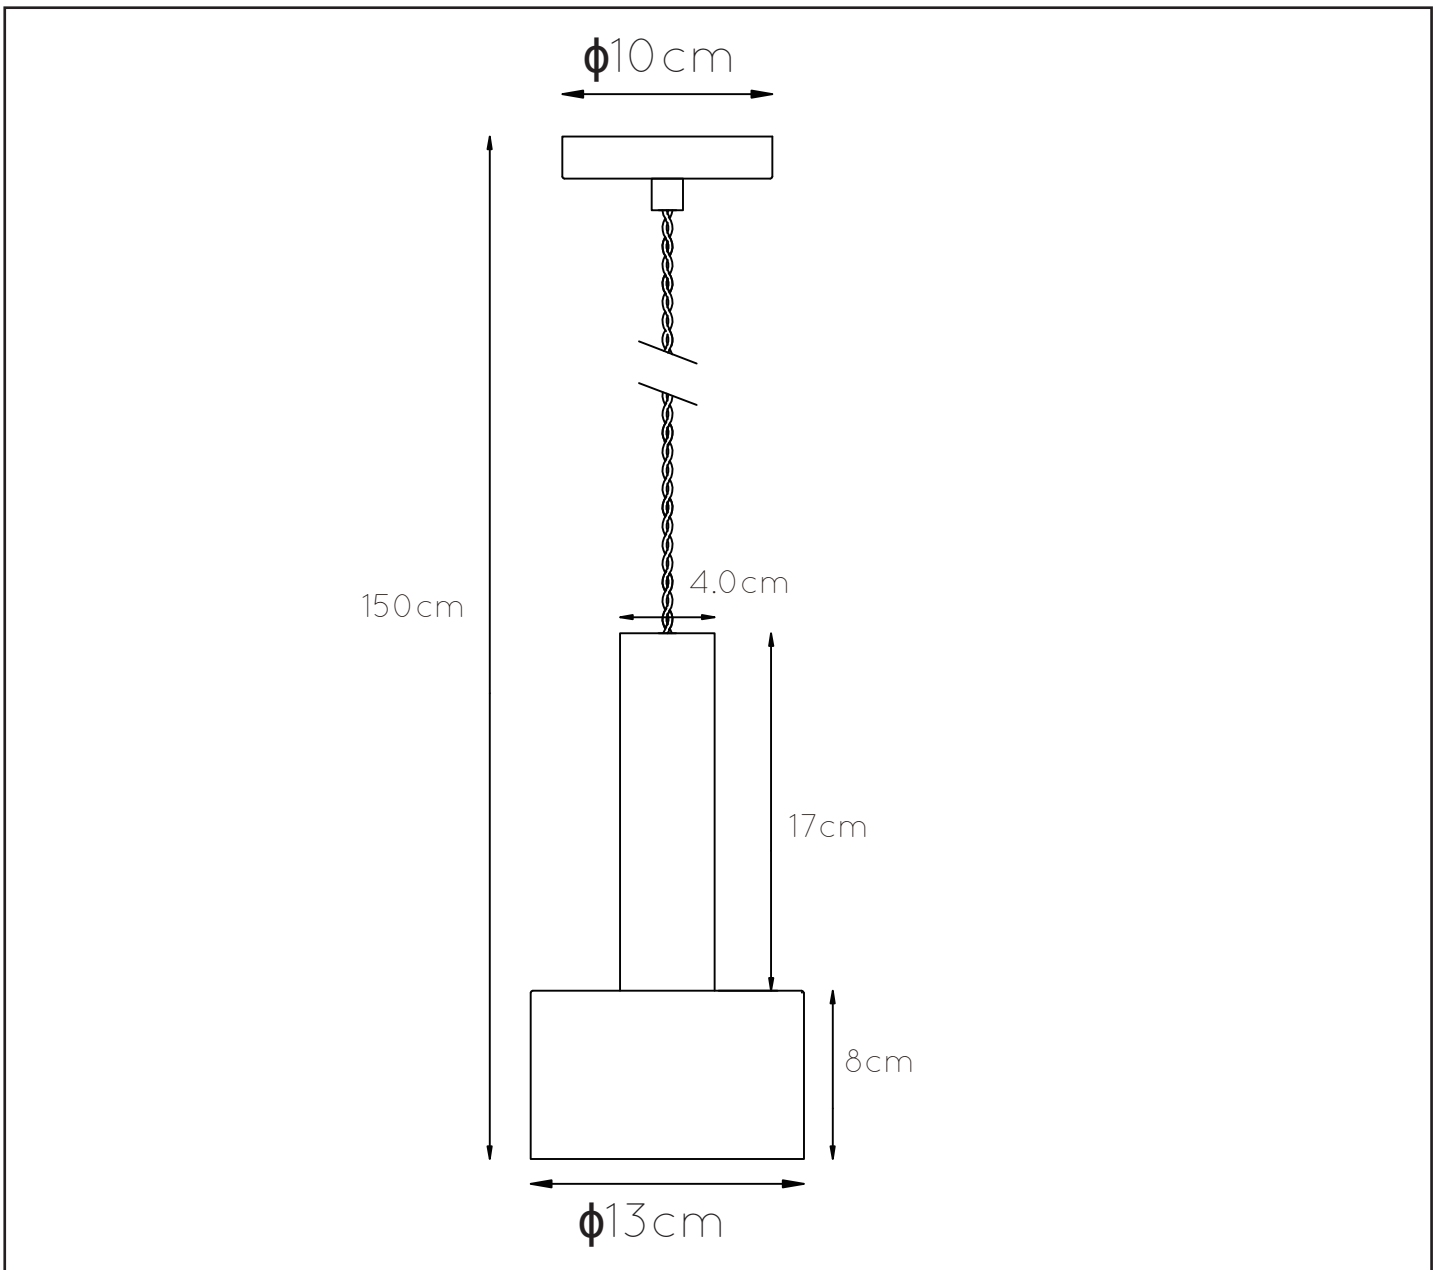

TENU

Item number : 45471/01/30

EAN code : 5411212450791

For more specifications, dimensions please visit
www.lucide.com