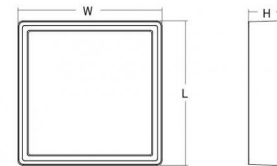

Frame Square MaxiEmergency Graphite

Article code:

5046 605365

EAN:

7021986053654

Light technic

Version:	Emergency
Type of light source:	LED
Wattage:	21W
System wattage:	21.0W
Luminous flux:	1980lm
Emergency lumen:	EM 360 lm
Efficacy:	95 lm/W
Voltage:	230V
Colour temperature:	3000K
Colour rendering (CRI):	Ra>80
MacAdams factor:	SDCM: 3
Lifetime:	L80/B20>50,000
Light distribution:	Direct
Beam angle:	110°

Materials and finish

Housing:	Aluminium
Colour:	Graphite
Optics:	Polycarbonat (PC)

Mounting/Connection

Mounting:	Surface, Indoor / Outdoor
Plug:	Screwless terminal block

Dimensions (mm)

Length (L):	310
Width (W):	310
Height (H):	77
Weight (brutto/netto):	1.9 / 1.9