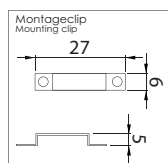

Applications: as accent, background and cove lighting in outdoor applications such as gardens, building exteriors, swimming pool surroundings, ships, etc.

Type LED	LEDs/m	Afmetingen (LxBxH) Dimensions (LxWxH) (mm)	Vermogen Power consumption W/m	Voltage (Vdc)	✂ (mm)	Kleur Color	Lichtstroom Lightoutput (Lm/m)	Golflengte-/ Kleurtemp. Wavelength-/Color temp.	Art. nr.
3528	120	5000x10x5	9.6	24	50		240	615NM	46200120
								585NM	46200121
							300	460NM	46200122
							480	515NM	46200123
							240	370NM	46200126
							780	6000K	46200124
							620	3000K	46200125
							490	2700K	46200128
							440	2400K	46200129