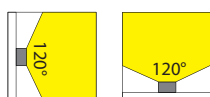

LED FLEXIBELE STRIP GOLD SERIE (IP68) (LED FLEXIBLE STRIP GOLD SERIE (IP68))

ROL À 5 MTR / 48W
ROLE OF 5 MTR

Bedrijfstemperatuur: -20°C ~ 50°C
Operating temperature: -20°C ~ 50°C

Voedingen en controllers, vanaf pagina 98
Drivers and controllers, from page 98

Aluminium LED profielen, vanaf pagina 78
Aluminum LED profiles, from page 78

Uitermate flexibele afgeschermdede waterdichte LED strip. Deze LED strip is voorzien van een beschermende buitenmantel (siliconen) en is tevens afgevuld met siliconenmassa. Deze Gold Serie LED strip is specifiek bedoeld voor buitentoeepassingen. Te bevestigen door middel van bijgeleverde montageclips. De LED strip kan eenvoudig worden ingekort op de aangegeven markeringen. Eindkappen en siliconenpasta worden bijgeleverd. Leverbaar in een scala aan verschillende lichtkleuren in 24Vdc uitvoering. Dimbaar door middel van een optioneel te leveren controller.

Toepassingsgebieden: als accent-, achtergrond- en koofverlichting in buitentoeepassingen zoals tuinen, buitenzijde van gebouwen, rondom zwembaden, schepen, etc.

Flexible shielded waterproof LED strip. This LED strip is equipped with a protective outer coating (silicones) and is also filled with silicone mass. This Gold Serie LED strip is specifically designed for outdoor applications. Can be installed with supplied mounting clips. The flexible LED strip can be cut to size at the specified indicator points. End caps and silicone gel are included. Available in a variety of different light colors in 24Vdc. Also dimmable with optional available controller.

Applications: as accent, background and cove lighting in outdoor applications such as gardens, building exteriors, swimming pool surroundings, ships, etc.