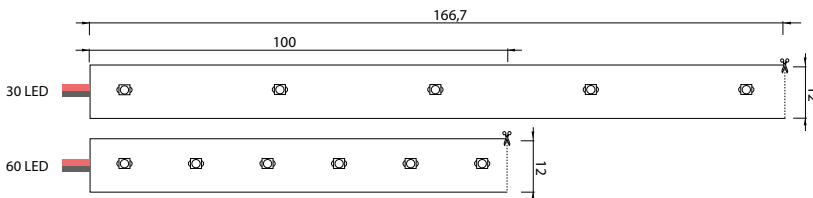

KNIP OP DE AANGEGEVEN MARKERINGEN
CUT AT THE INDICATED MARKERS

PROBEER NU OOK ONZE
LED STRIP CONFIGURATOR OP
WWW.NEDELKO.NL/LED/CONFIG

ALSO TRY OUR
LED STRIP CONFIGURATOR ON
WWW.NEDELKO.NL/LED/CONFIG