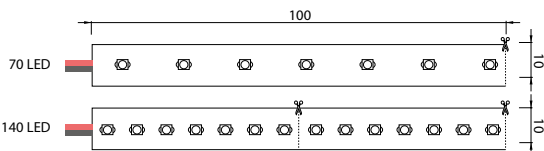

KNIP OP DE AANGEGEVEN MARKERINGEN
CUT AT THE INDICATED MARKERS

PROBEER NU OOK ONZE
LED STRIP CONFIGURATOR OP
WWW.NEDELKO.NL/LED/CONFIG

ALSO TRY OUR
LED STRIP CONFIGURATOR ON
WWW.NEDELKO.NL/LED/CONFIG