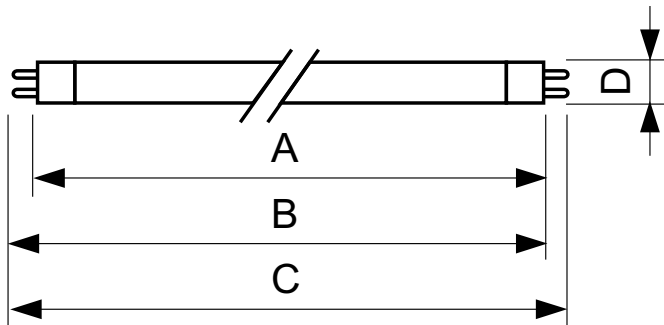

TL Mini Blacklight Blue

TL 8W BLB 1FM/10X25CC

This TL Miniature lamp (tube diameter 16 mm) is made of blacklight blue (dark blue) glass, which transmits UV-A radiation, but gives only a minimum of visible light. It is a perfect solution for quick detection of UV-reflecting materials. It is used especially for testing, inspection and analysis in various branches of industry, e.g. criminology, philately and medicine. Furthermore, it is applied to create special effects in the entertainment industry, e.g. in nightclubs and theaters.

Product data

General Information	
Cap-Base	G5 [G5]
Life To 50% Failures (Nom)	10000 h
Light Technical	
Color Code	108 [08 lead free glass]
Color Designation	Blacklight Blue
LLMF 2000 h Rated	20 %
LLMF 6000 h Rated	30 %
Operating and Electrical	
Power (Rated) (Nom)	7.1 W
Lamp Current (Nom)	0.145 A
Voltage (Nom)	56 V

UV	
UV-B/UV-A (IEC)	0.25 %
Product Data	
Full product code	871150095104527
Order product name	TL 8W BLB 1FM/10X25CC
EAN/UPC - Product	8711500951045
Order code	928001010803
Numerator - Quantity Per Pack	1
Numerator - Packs per outer box	250
Material Nr. (12NC)	928001010803
Net Weight (Piece)	25.300 g

TL Mini Blacklight Blue

Dimensional drawing

Product	D (max)	A (max)	B (max)	B (min)	C (max)
TL 8W BLB 1FM/10X25CC	16 mm	288.3 mm	295.4 mm	293.0 mm	302.5 mm

TL 8W/108

Photometric data

Lightcolor /108

Lightcolor /108