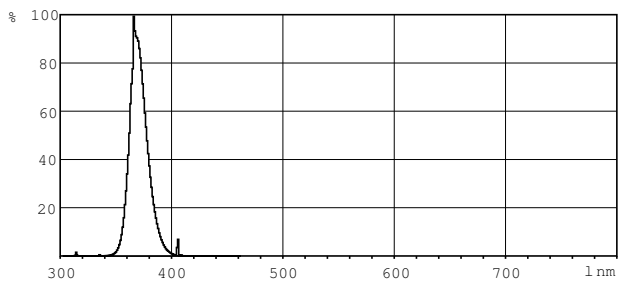

TL Mini Blacklight Blue

Dimensional drawing

Product	D (max)	A (max)	B (max)	B (min)	C (max)
TL 8W BLB 1FM/10X25CC	16 mm	288.3 mm	295.4 mm	293.0 mm	302.5 mm

TL 8W/108

Photometric data

Lightcolor /108

Lightcolor /108