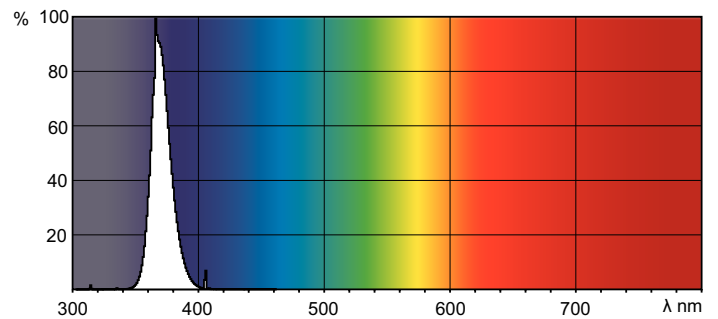

TL Mini Blacklight Blue

Dimensional drawing

Product	D (max)	A (max)	B (max)	B (min)	C (max)
TL 8W BLB 1FM/10X25CC	16 mm	288.3 mm	295.4 mm	293.0 mm	302.5 mm

TL 8W/108

Photometric data

Lightcolor /108

Lightcolor /108